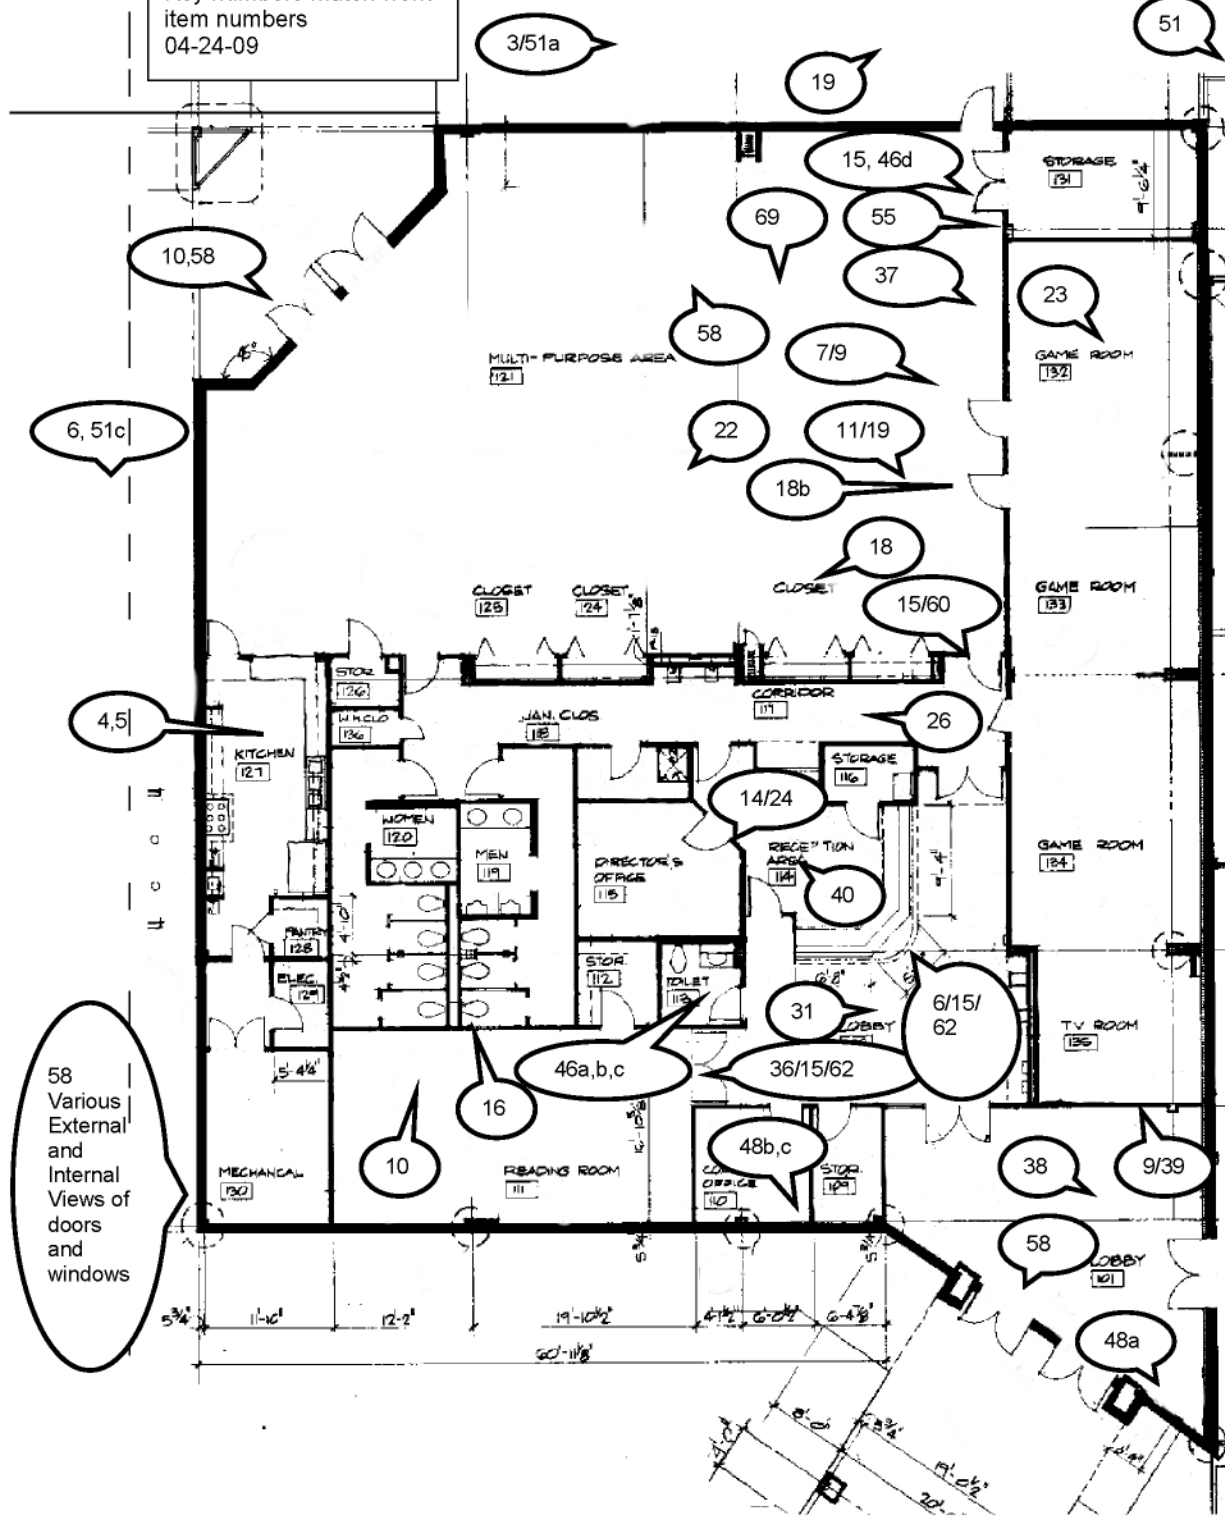

Removed at request of company

Removed at request of company

Senior Citizens

Center Photo Key Plan
 Key numbers match work item numbers
 04-24-09

58 Various External and Internal Views of doors and windows

Keyed Numbers: Refer to photos taken of damaged building and used to illustrate line items in repairs estimate.

58 Various External and Internal Views of doors and windows

Removed at request of company

Removed at request of company
Multi-Service

Removed at request of company

STREET

Keyed Numbers: Refer to photos taken of damaged building and used to illustrate line items in repairs estimate.

Center Photo Key Plan
Key numbers match work item numbers
04-24-09

4

4

A12

34

4

3a

34

23c